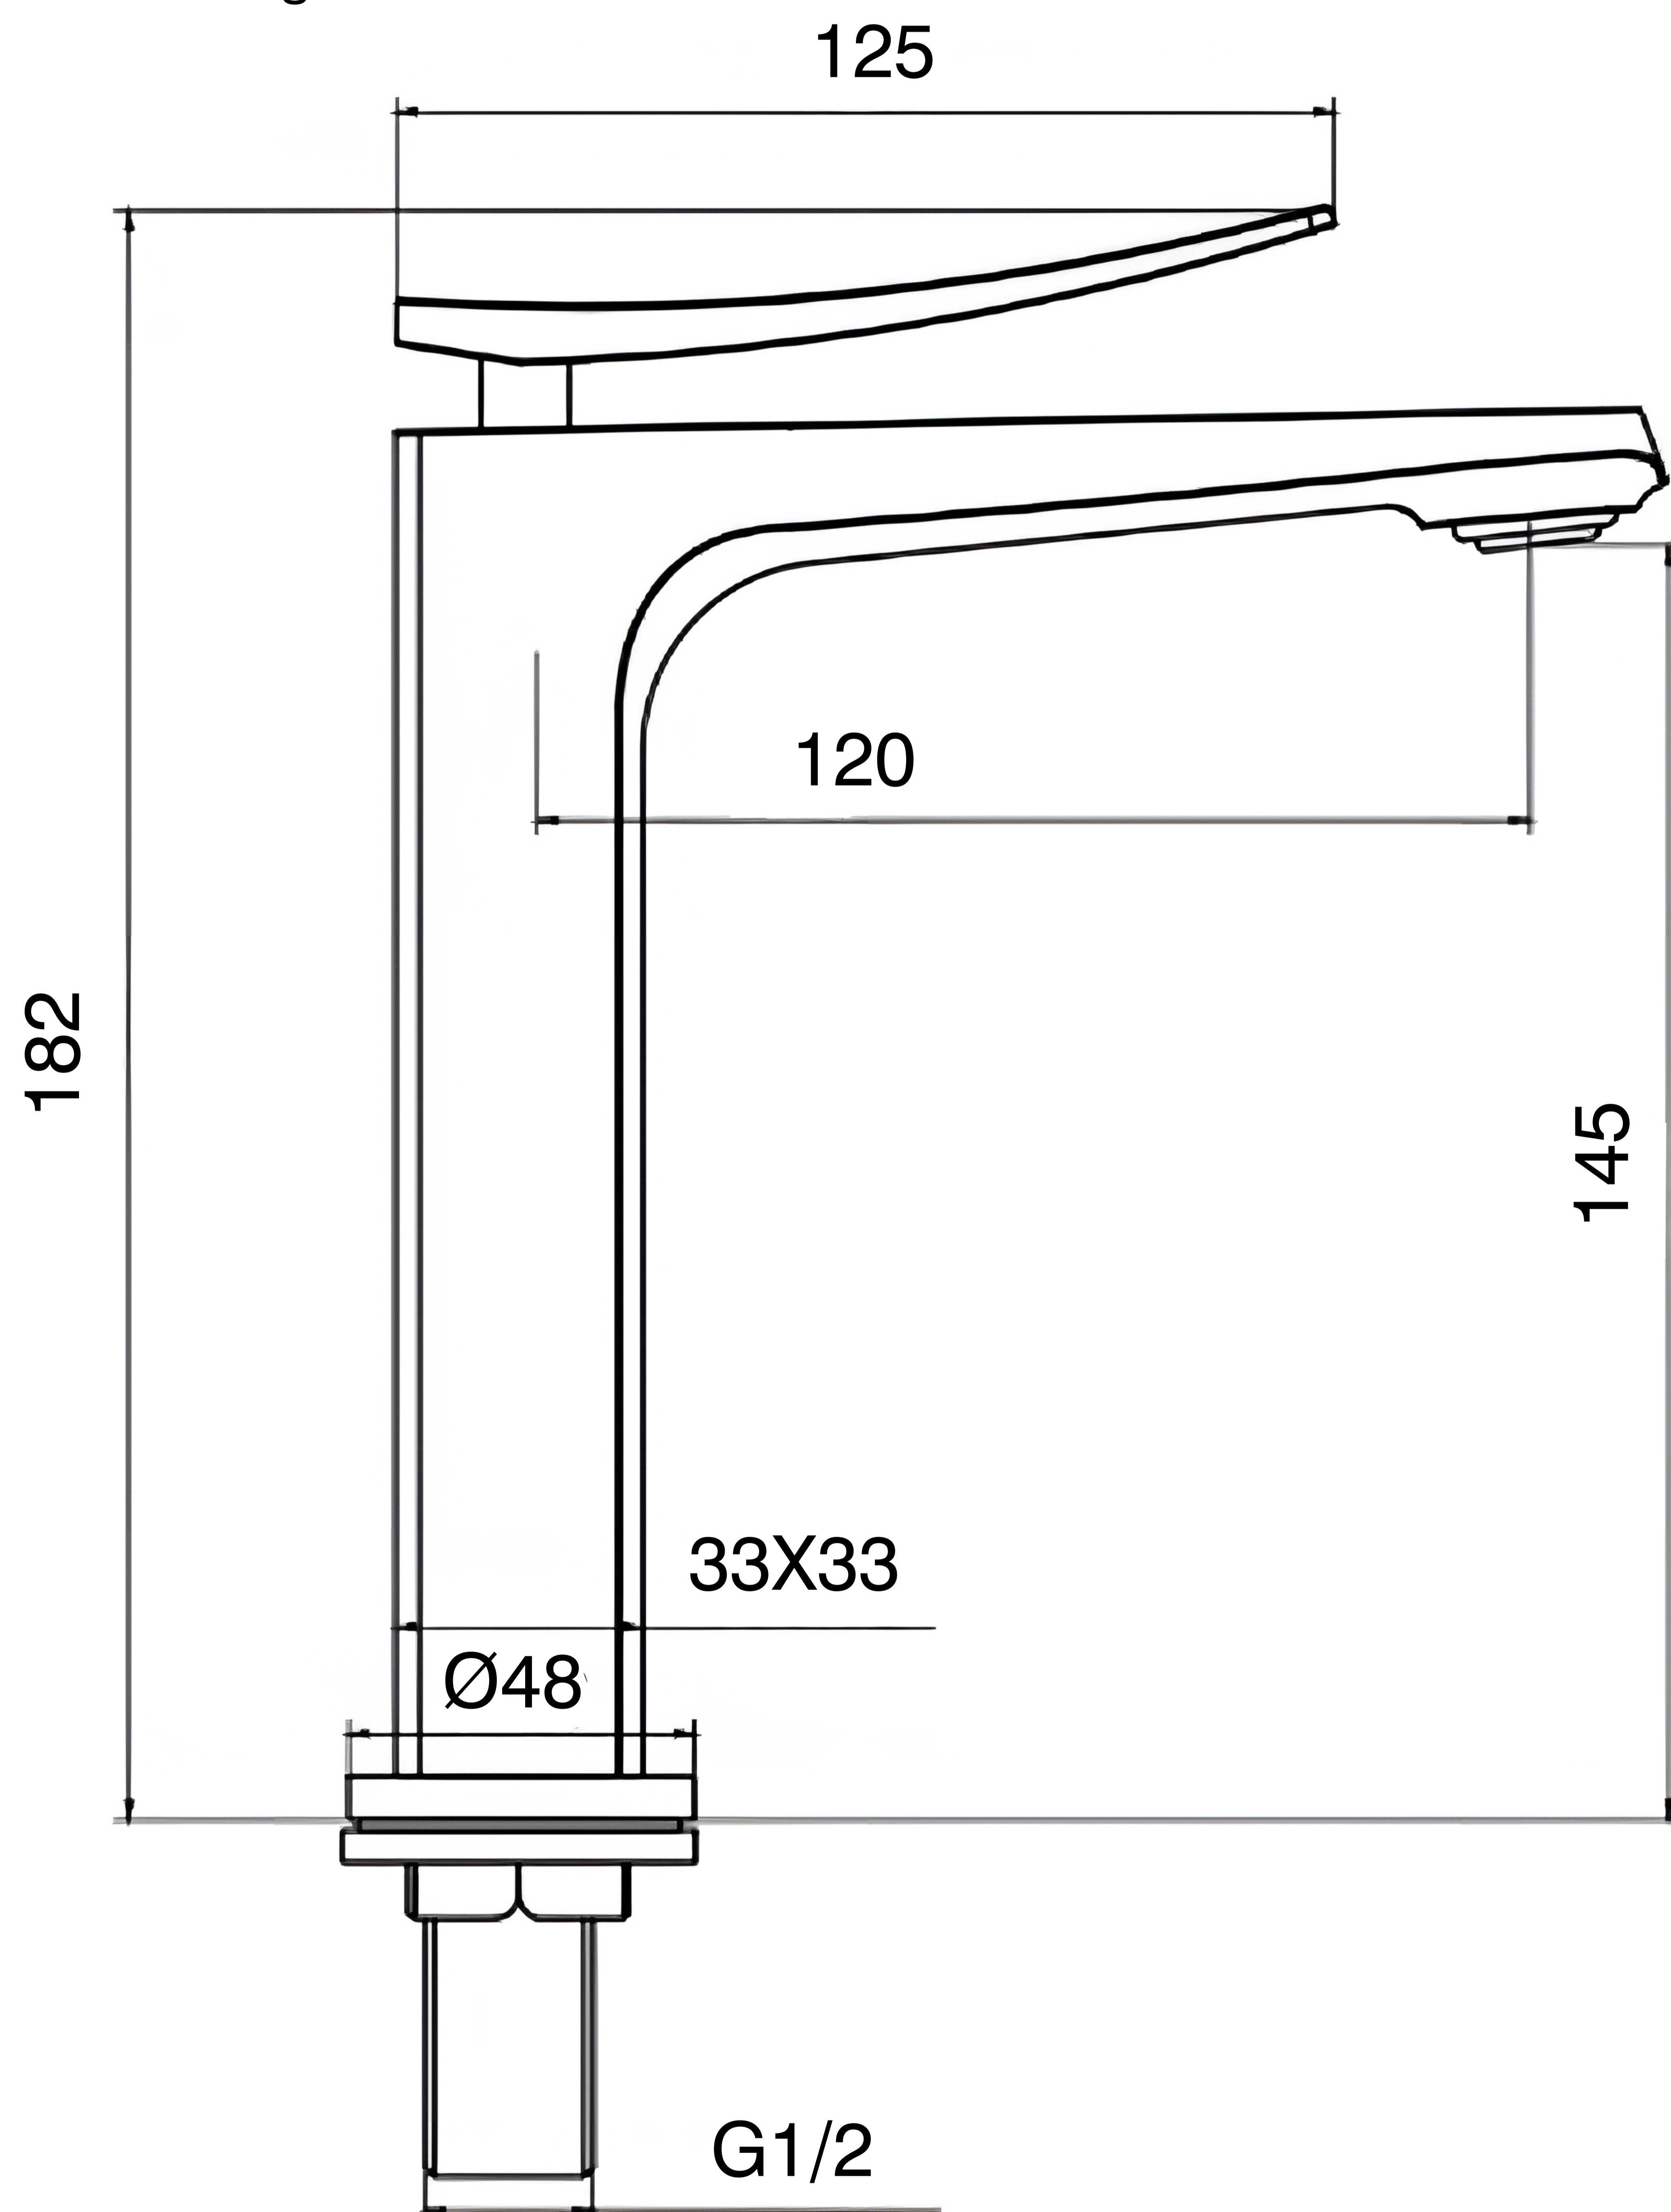

## Brass Pillar Cock

Product Code : 3161

Technical Drawing

All dimension are in **mm**